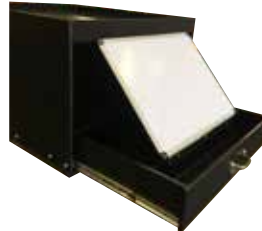

SENSIBLE PRODUCTS INC.

Developed by Firefighters...For Firefighters

NEW PRODUCTS

COMMAND CENTERS

Now offering standard and customizable Command Centers for the back of your Chief or staff vehicles. The Command Centers are an easy and practical solution to your equipment storage needs. Made of durable, easy to clean, high density polyethylene plastic, these Command Centers are machined and socketed to fit together and then welded. This makes a stronger joint than other current designs, but lighter weight than your traditional wood constructed units. Our standard unit consists of two cubby holes for storage, a slide out drawer with a collapsible white board, and an open area up top with a 2" lip to provide more storage area and to prevent the items from sliding around. Our standard unit starts at \$2,200.00. Each unit is customizable to your specific needs.

BARRIER TAPE POST

Want to eliminate searching for Barrier/Scene Tape when it's needed the most? Sensible Products NEW Barrier Tape post safely and easily mounts a roll of this tape. Durable plastic construction materials will not corrode, swell, or crack. Two stainless steel spring clips provide secure holding, yet quick-action release. Two mounting holes through the front of the post provide easy installation.