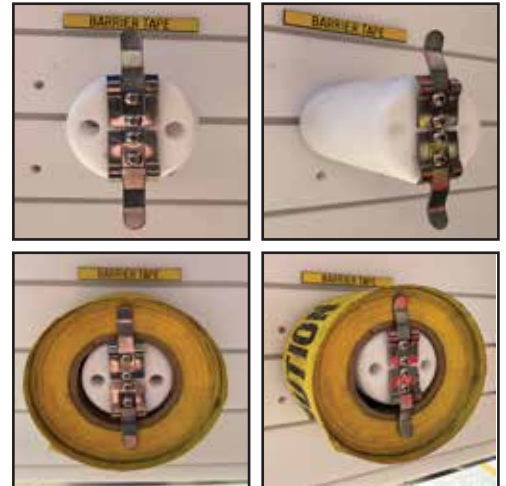

SENSIBLE PRODUCTS INC.

Developed by Firefighters...For Firefighters

NEW PRODUCTS

**PART #CABO
\$234.00**

CAB ORGANIZER

- Holds Notebooks & Map Books
- Holds D.O.T. Books
- Glove Box Holder Built In
- Holds Masks and Sanitizer
- Mounts on the Rear Cab Wall
- Can also be used Inside the Firehouse

BARRIER TAPE POST

Want to eliminate searching for Barrier/Scene Tape when it's needed the most? Sensible Products NEW Barrier Tape post safely and easily mounts a roll of this tape. Durable plastic construction materials will not corrode, swell, or crack. Two stainless steel spring clips provide secure holding, yet quick-action release. Two mounting holes through the front of the post provide easy installation.

**PART #BTP
\$44.00**

NEW YORK HOOK BRACKET

Sensible Products NEW New York Hook Bracket safely and easily mounts your New York Hook. Made of durable, easy to clean, high density polyethylene plastic, these brackets are machined and socketed to fit together and then welded. The hook portion fits securely in this new bracket and we recommend a using a Quick-Fist Bracket (QFB) or a Handelok Mounting Bracket (1004) to secure the handle. Sold separately.