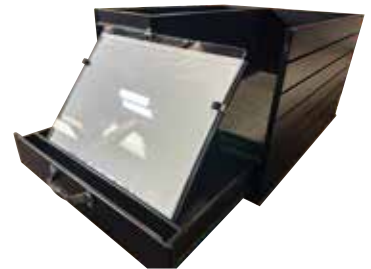

SENSIBLE PRODUCTS INC.

Developed by Firefighters...For Firefighters

NEW PRODUCTS

COMMAND CENTERS

Now offering standard and customizable Command Centers for the back of your Chief or staff vehicles. The Command Centers are an easy and practical solution to your equipment storage needs. Made of durable, easy to clean, high density polyethylene plastic, these Command Centers are machined and socketed to fit together and then welded. This makes a stronger joint than other current designs, but lighter weight than your traditional wood constructed units. Our standard unit consists of two cubby holes for storage, a slide out drawer with a collapsible white board, and an open area up top with a 2" lip to provide more storage area and to prevent the items from sliding around. Our standard unit starts at \$2,200.00. Each unit is customizable to your specific needs.

Standard unit fits Chevy Tahoe and Ford Explorer. Please call for pricing on custom units or other pictures.

OTHER CONFIGURATIONS

EMS CABINETS

Now offering standard and customizable EMS Cabinets for the cab of your apparatus. Our EMS Cabinets are an easy and practical solution to your equipment storage needs. Made of durable, easy to clean, high density polyethylene plastic, these EMS Cabinets are machined and socketed to fit together and then welded. This makes a stronger joint than other current designs, but lighter weight than your traditional units. Our standard unit consists of two adjustable shelves, carpeted floors to prevent sliding, and a heavy duty cargo net. Each unit is customizable to your specific needs and priced accordingly. Please call for pricing on these units or for other pictures.