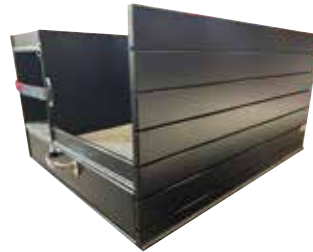

SENSIBLE PRODUCTS INC.

Developed by Firefighters...For Firefighters

NEW PRODUCTS

COMMAND CENTERS

Now offering standard and customizable Command Centers for the back of your Chief or staff vehicles. The Command Centers are an easy and practical solution to your equipment storage needs. Made of durable, easy to clean, high density polyethylene plastic, these Command Centers are machined and socketed to fit together and then welded. This makes a stronger joint than other current designs, but lighter weight than your traditional wood constructed units. Our standard unit consists of two cubby holes for storage, a slide out drawer with a collapsible white board, and an open area up top with a 2" lip to provide more storage area and to prevent the items from sliding around. Our standard unit starts at \$2,200.00. Each unit is customizable to your specific needs.

Standard unit fits Chevy Tahoe and Ford Explorer. Please call for pricing on custom units or other pictures.

OTHER CONFIGURATIONS

EMS CABINETS

Now offering standard and customizable EMS Cabinets for the cab of your apparatus. Our EMS Cabinets are an easy and practical solution to your equipment storage needs. Made of durable, easy to clean, high density polyethylene plastic, these EMS Cabinets are machined and socketed to fit together and then welded. This makes a stronger joint than other current designs, but lighter weight than your traditional units. Our standard unit consists of two adjustable shelves, carpeted floors to prevent sliding, and a heavy duty cargo net. Each unit is customizable to your specific needs and priced accordingly. Please call for pricing on these units or for other pictures.